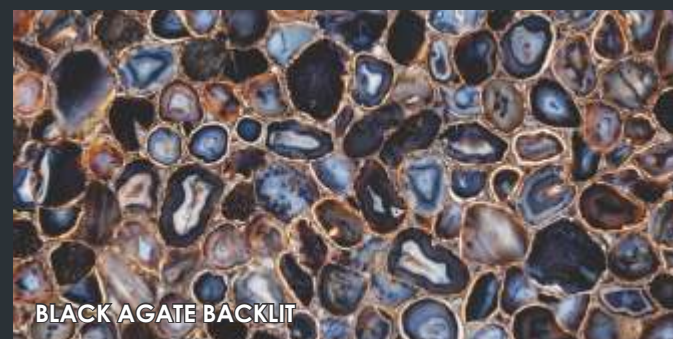

GREEN AVENTURINE

BLUE AGATE

BLUE AGATE BACKLIT

CRYSTAL AGATE

CRYSTAL AGATE BACKLIT

WHITE MOTHER OF PEARL

GOLDEN MOTHER OF PEARL

AMETHYST

AMETHYST BACKLIT

BLACK MOTHER OF PEARL

RIVER SHELL

BROWN AGATE (NATURAL)

BROWN AGATE BACKLIT

TIGER EYE BLUE

TIGER EYE GOLD

YELLOW QUARTZ

YELLOW QUARTZ BACKLIT

WILD AGATE

WILD AGATE BACKLIT

BLACK AGATE BACKLIT

BLACK AGATE BACKLIT