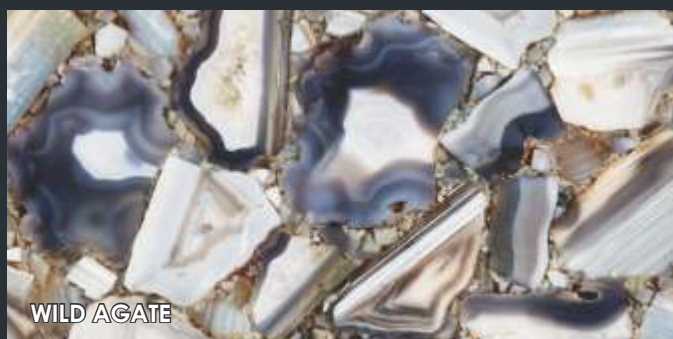

GREEN AVENTURINE

BLUE AGATE

BLUE AGATE BACKLIT

CRYSTAL AGATE

CRYSTAL AGATE BACKLIT

WHITE MOTHER OF PEARL

GOLDEN MOTHER OF PEARL

AMETHYST

AMETHYST BACKLIT

BLACK MOTHER OF PEARL

RIVER SHELL

BROWN AGATE (NATURAL)

BROWN AGATE BACKLIT

TIGER EYE BLUE

TIGER EYE GOLD

YELLOW QUARTZ

YELLOW QUARTZ BACKLIT

WILD AGATE

WILD AGATE BACKLIT

BLACK AGATE BACKLIT

BLACK AGATE BACKLIT