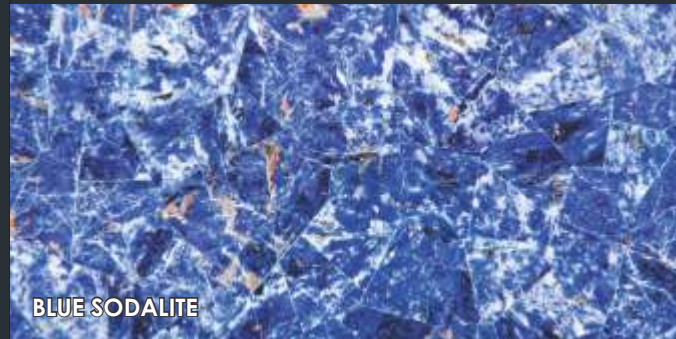

MALACHITE

BLUE SODALITE

RED JASPER

WHITE QUARTZ

ROSE QUARTZ

AMETHYST BACKLIT

BLACK MOTHER OF PEARL

RIVER SHELL

BROWN AGATE (NATURAL)

BROWN AGATE BACKLIT

TIGER EYE BLUE

TIGER EYE GOLD

YELLOW QUARTZ